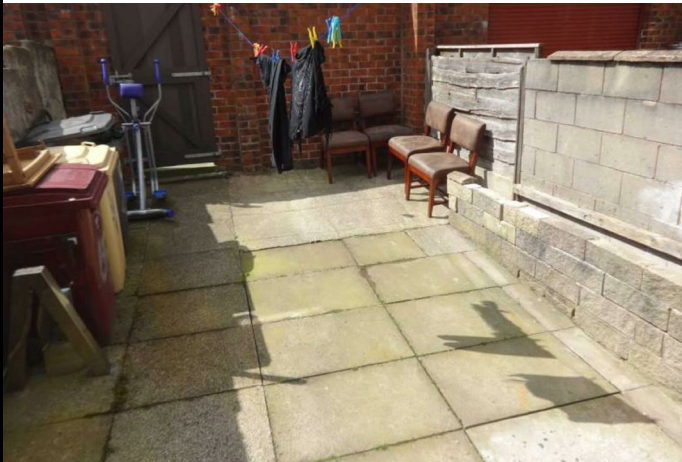

Welcome to this beautifully presented mid terraced property. Offering lounge, recent modern fitted kitchen and bathroom with shower over the bath, wooden flooring throughout the lower level. Large master bedroom, single second bedroom, fully gas central heated and double glazed. With a front palisade and private rear yard. We expect this to be popular and recommend early viewings.